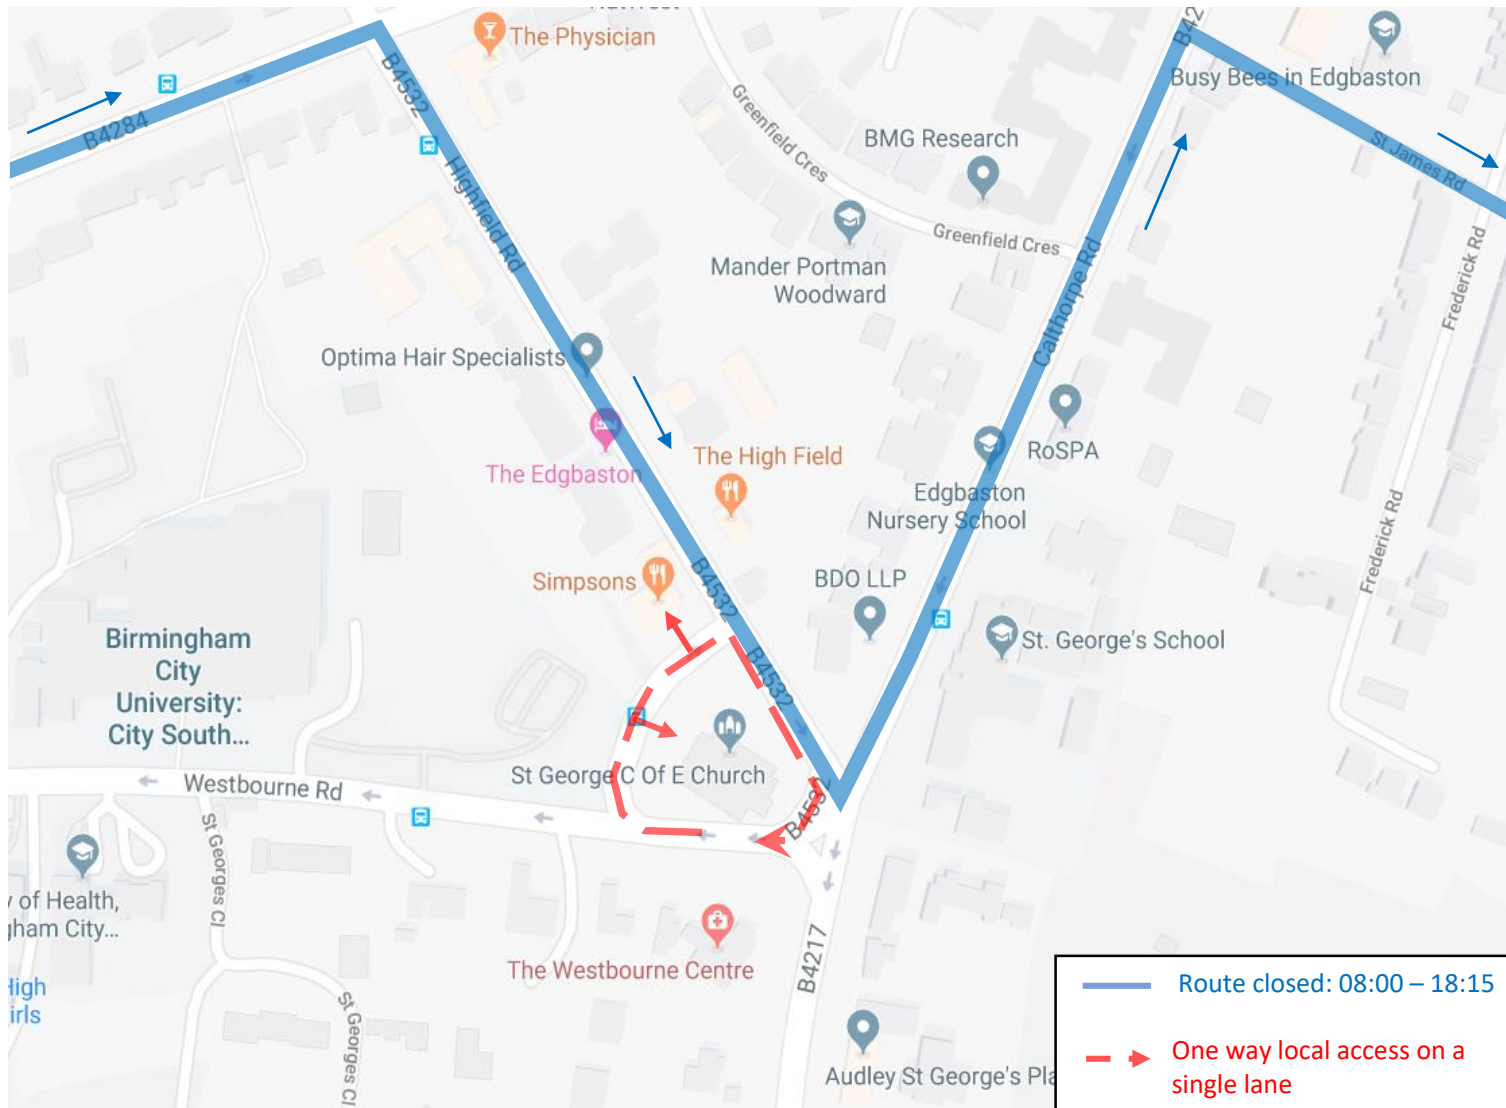

Access for Simpsons Restaurant and St George C of E Church

Access INTO Simpsons Restaurant/St George C of E Church
Use the B4217/Church road to access the restaurant and church.

Access OUT of Simpsons Restaurant/St George C of E Church
Local one-way access will be put in place on Highfield Road to allow access out of St George C of E Church and the Simpsons restaurant car parks.

This access lane will segregate cyclists and motorists for safety. Event staff are there to ensure the safety of the general public and of the event so please do listen to their instructions.

Parking will be suspended on Highfield Road and Calthorpe Road. Any cars left parked may need to be removed for safety reasons.

— Route closed: 08:00 – 18:15
- -> One way local access on a single lane

Event staff are there to ensure the safety of the general public and of the event so please do listen to their instructions. We request your full cooperation for the duration of the road closure.